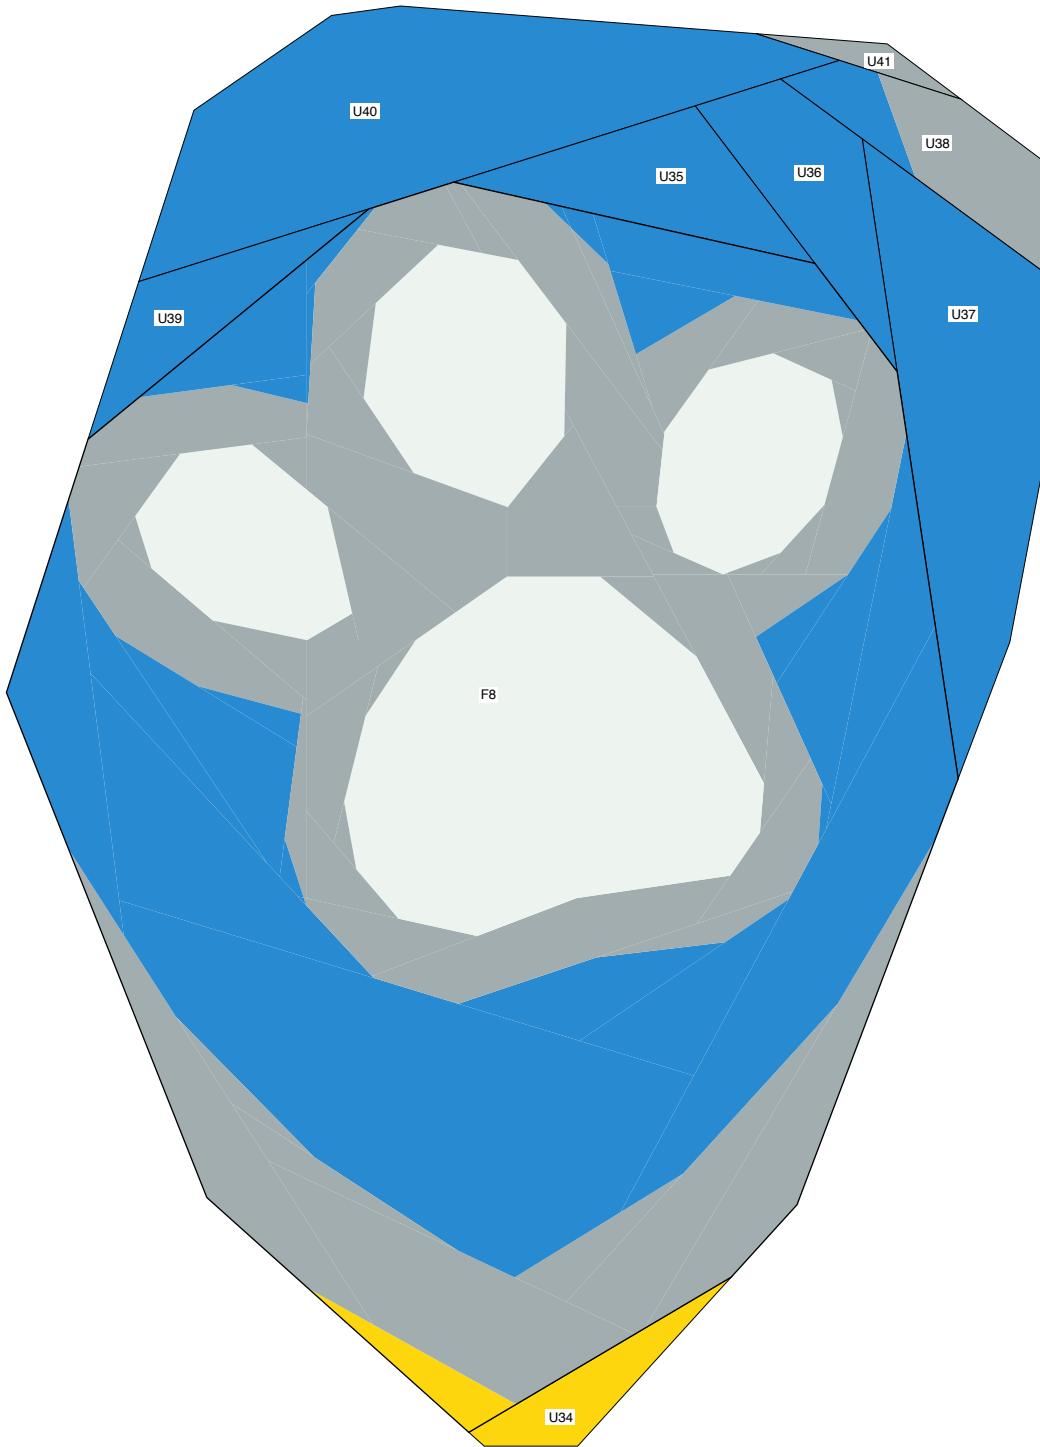

Paw Shield
by Ken Giles
56.0 in by 60.0 in

A

1850.4 sq. in.

B

1510.1 sq. in.

C

1218.5 sq. in.

D

417.6 sq. in.

Figure 1 Fabric View

Figure 1 Paper View

Figure 2 Fabric View

Figure 2 Paper View

Figure 3 Fabric View

Figure 3 Paper View

Figure 4 Fabric View

Figure 4 Paper View

Figure 5 Fabric View

Figure 5 Paper View

Figure 6 Fabric View

Figure 6 Paper View

Figure 7 Fabric View

Figure 7 Paper View

Figure 8 Fabric View

Figure 8 Paper View

Figure 9 Fabric View

Figure 9 Paper View

Figure 10 Fabric View

Figure 10 Paper View

Figure 11 Fabric View

Figure 11 Paper View