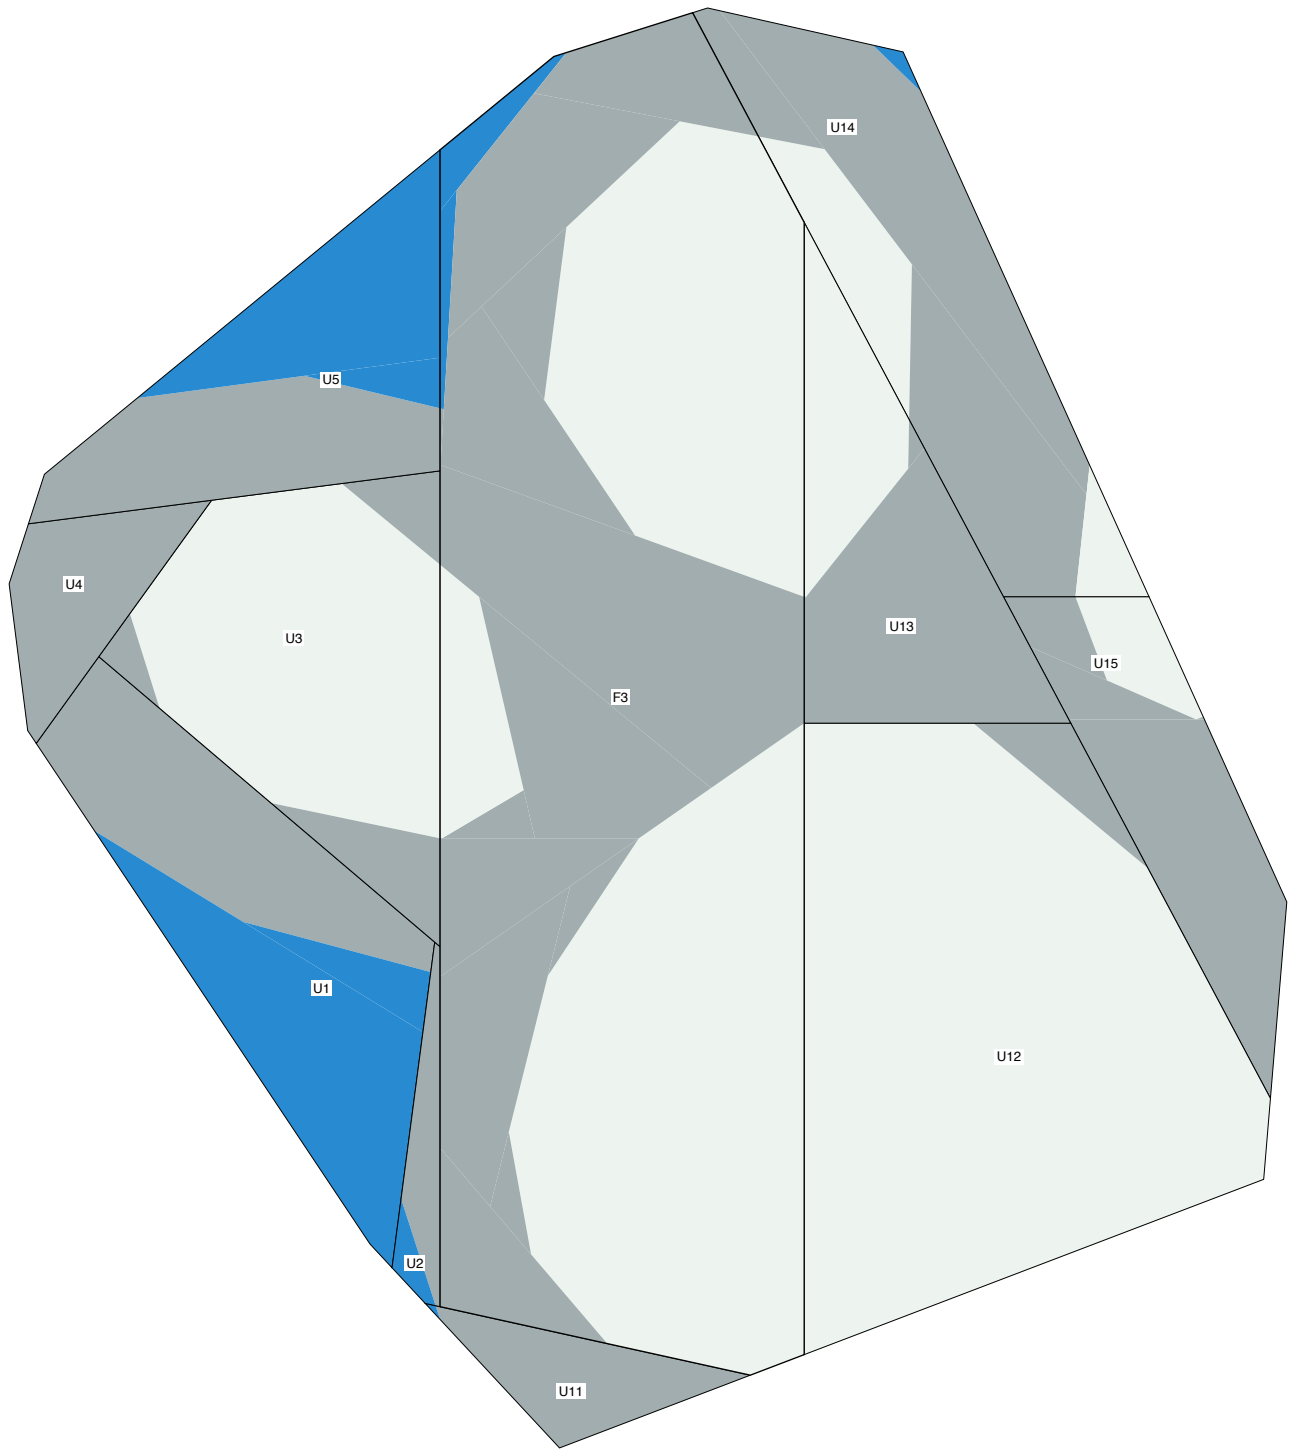

Paw Shield
by Ken Giles
56.0 in by 60.0 in

A

1850.4 sq. in.

B

1510.1 sq. in.

C

1218.5 sq. in.

D

417.6 sq. in.

Figure 1 Fabric View

Figure 1 Paper View

Figure 2 Fabric View

Figure 2 Paper View

Figure 3 Fabric View

Figure 3 Paper View

Figure 4 Fabric View

Figure 4 Paper View

Figure 5 Fabric View

Figure 5 Paper View

Figure 6 Fabric View

Figure 6 Paper View

Figure 7 Fabric View

Figure 7 Paper View

Figure 8 Fabric View

Figure 8 Paper View

Figure 9 Fabric View

Figure 9 Paper View

Figure 10 Fabric View

Figure 10 Paper View

Figure 11 Fabric View

Figure 11 Paper View