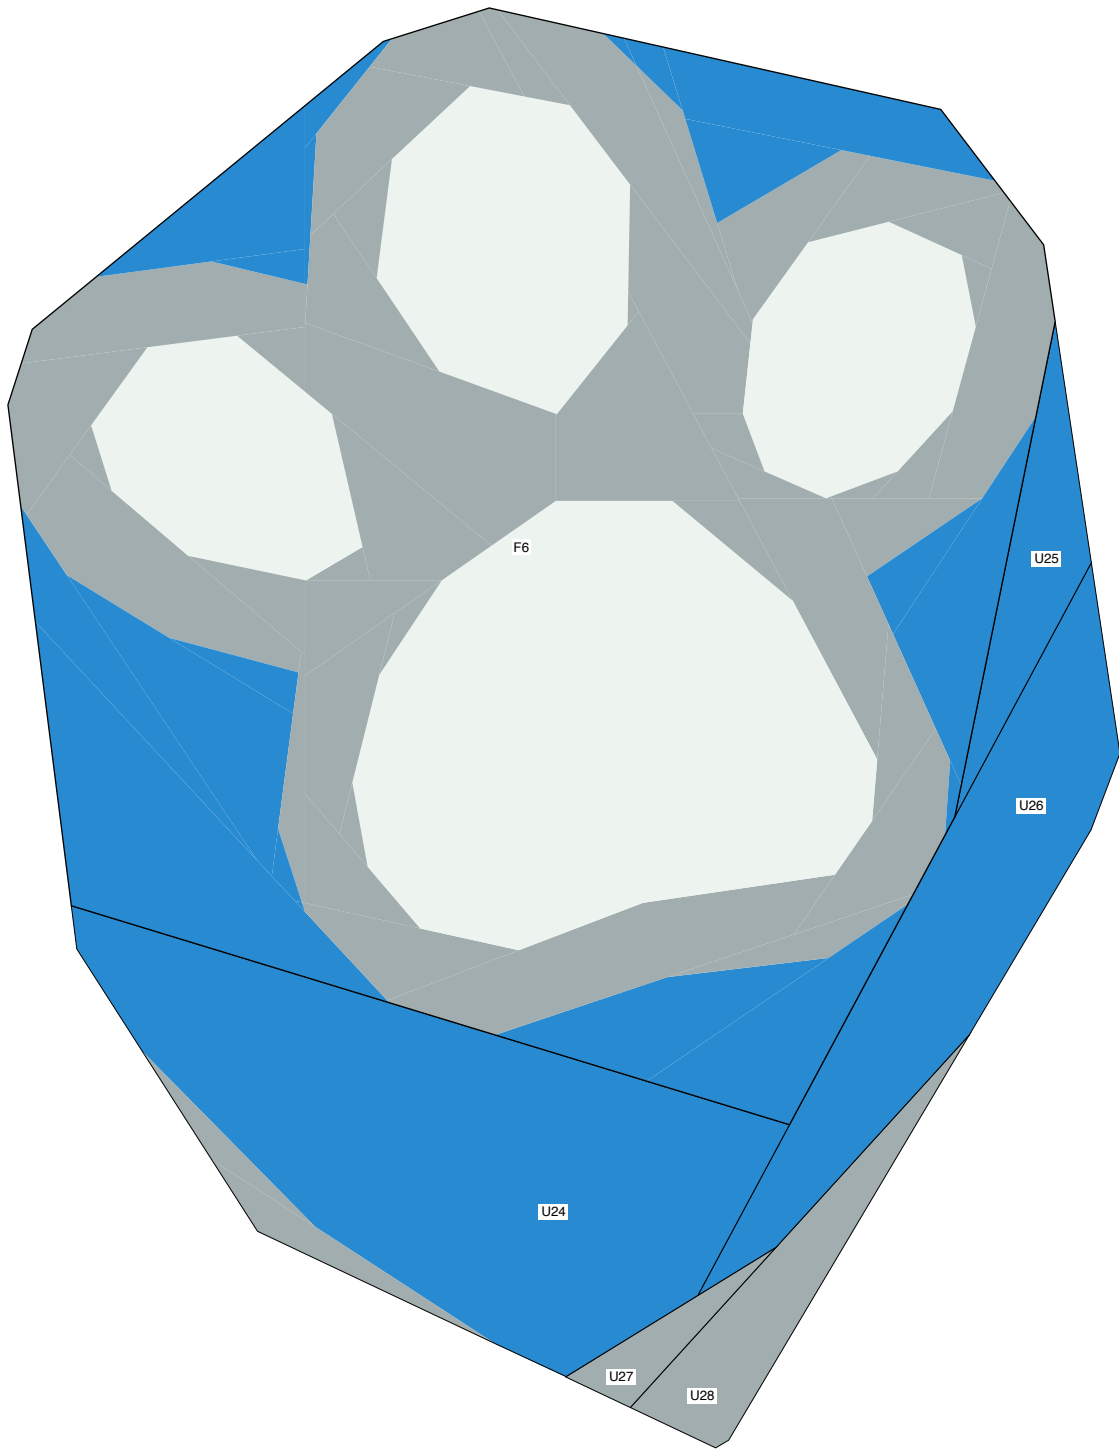

Paw Shield
by Ken Giles
56.0 in by 60.0 in

A

1850.4 sq. in.

B

1510.1 sq. in.

C

1218.5 sq. in.

D

417.6 sq. in.

Figure 1 Fabric View

Figure 1 Paper View

Figure 2 Fabric View

Figure 2 Paper View

Figure 3 Fabric View

Figure 3 Paper View

Figure 4 Fabric View

Figure 4 Paper View

Figure 5 Fabric View

Figure 5 Paper View

Figure 6 Fabric View

Figure 6 Paper View

Figure 7 Fabric View

Figure 7 Paper View

Figure 8 Fabric View

Figure 8 Paper View

Figure 9 Fabric View

Figure 9 Paper View

Figure 10 Fabric View

Figure 10 Paper View

Figure 11 Fabric View

Figure 11 Paper View