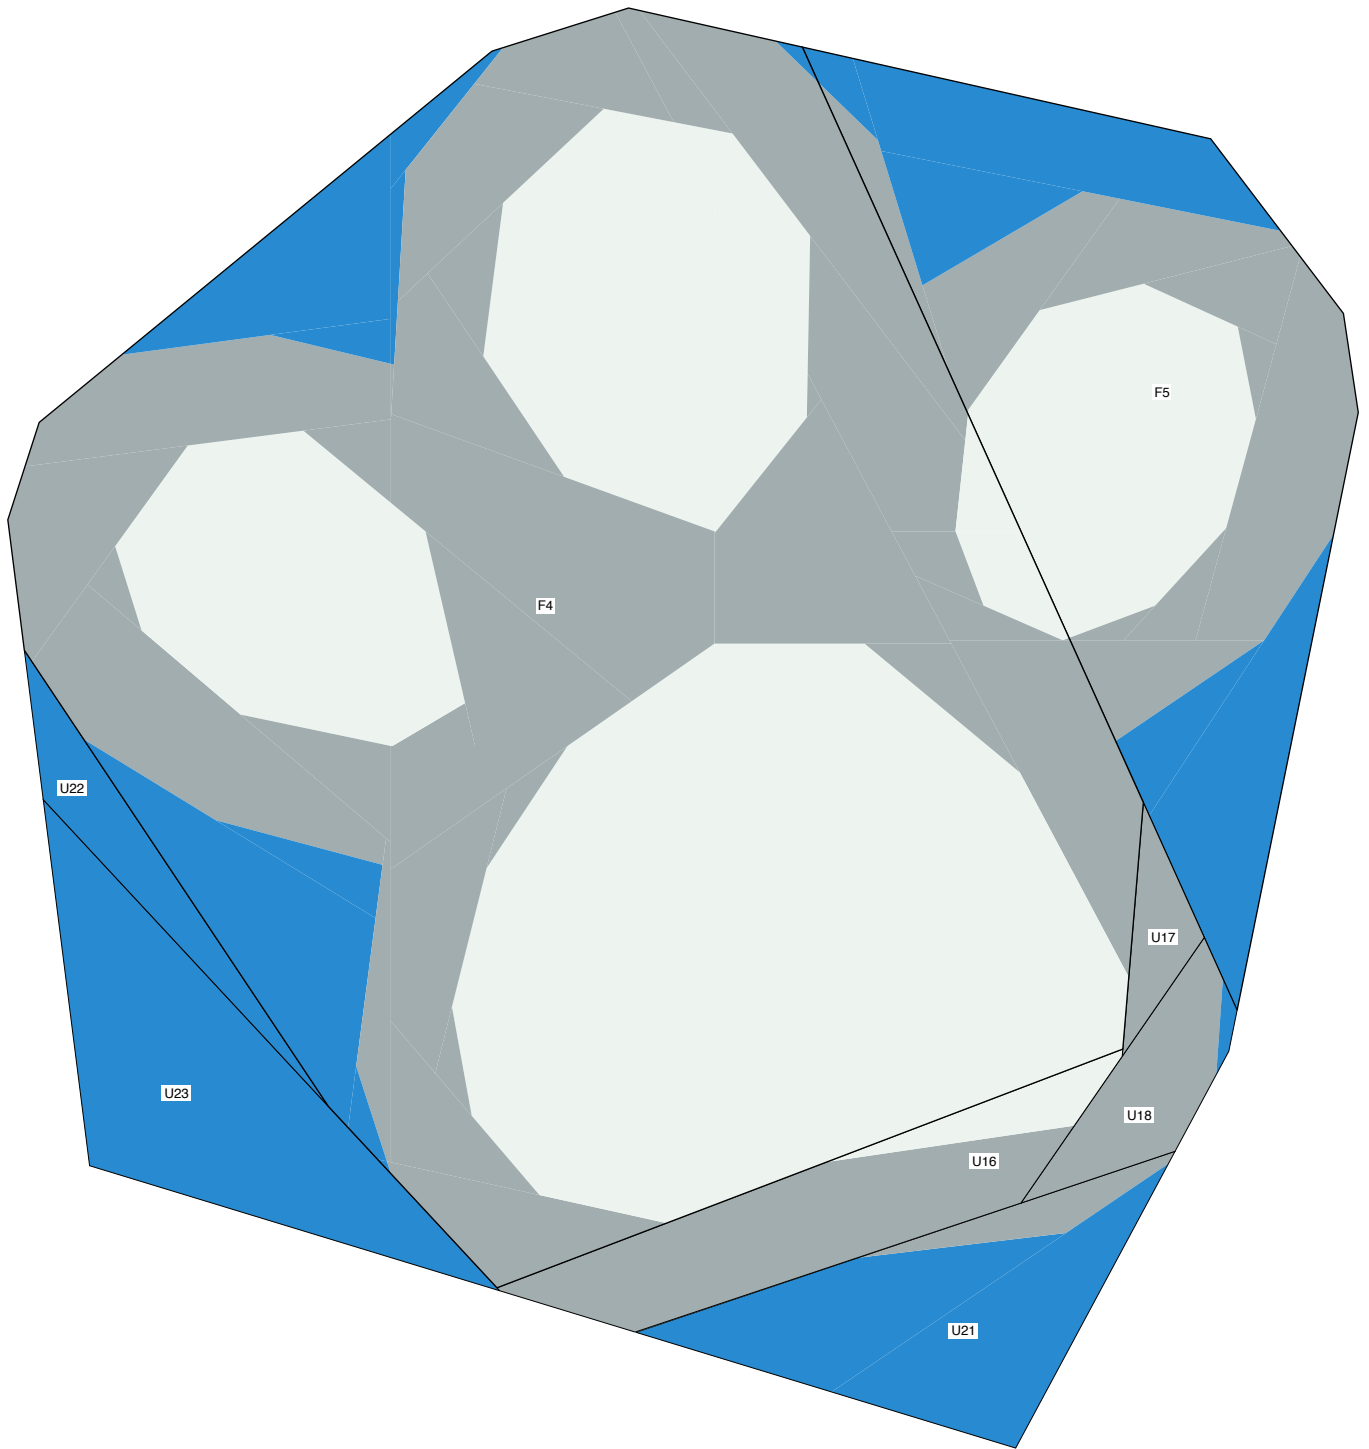

Paw Shield
by Ken Giles
56.0 in by 60.0 in

A

1850.4 sq. in.

B

1510.1 sq. in.

C

1218.5 sq. in.

D

417.6 sq. in.

Figure 1 Fabric View

Figure 1 Paper View

Figure 2 Fabric View

Figure 2 Paper View

Figure 3 Fabric View

Figure 3 Paper View

Figure 4 Fabric View

Figure 4 Paper View

Figure 5 Fabric View

Figure 5 Paper View

Figure 6 Fabric View

Figure 6 Paper View

Figure 7 Fabric View

Figure 7 Paper View

Figure 8 Fabric View

Figure 8 Paper View

Figure 9 Fabric View

Figure 9 Paper View

Figure 10 Fabric View

Figure 10 Paper View

Figure 11 Fabric View

Figure 11 Paper View