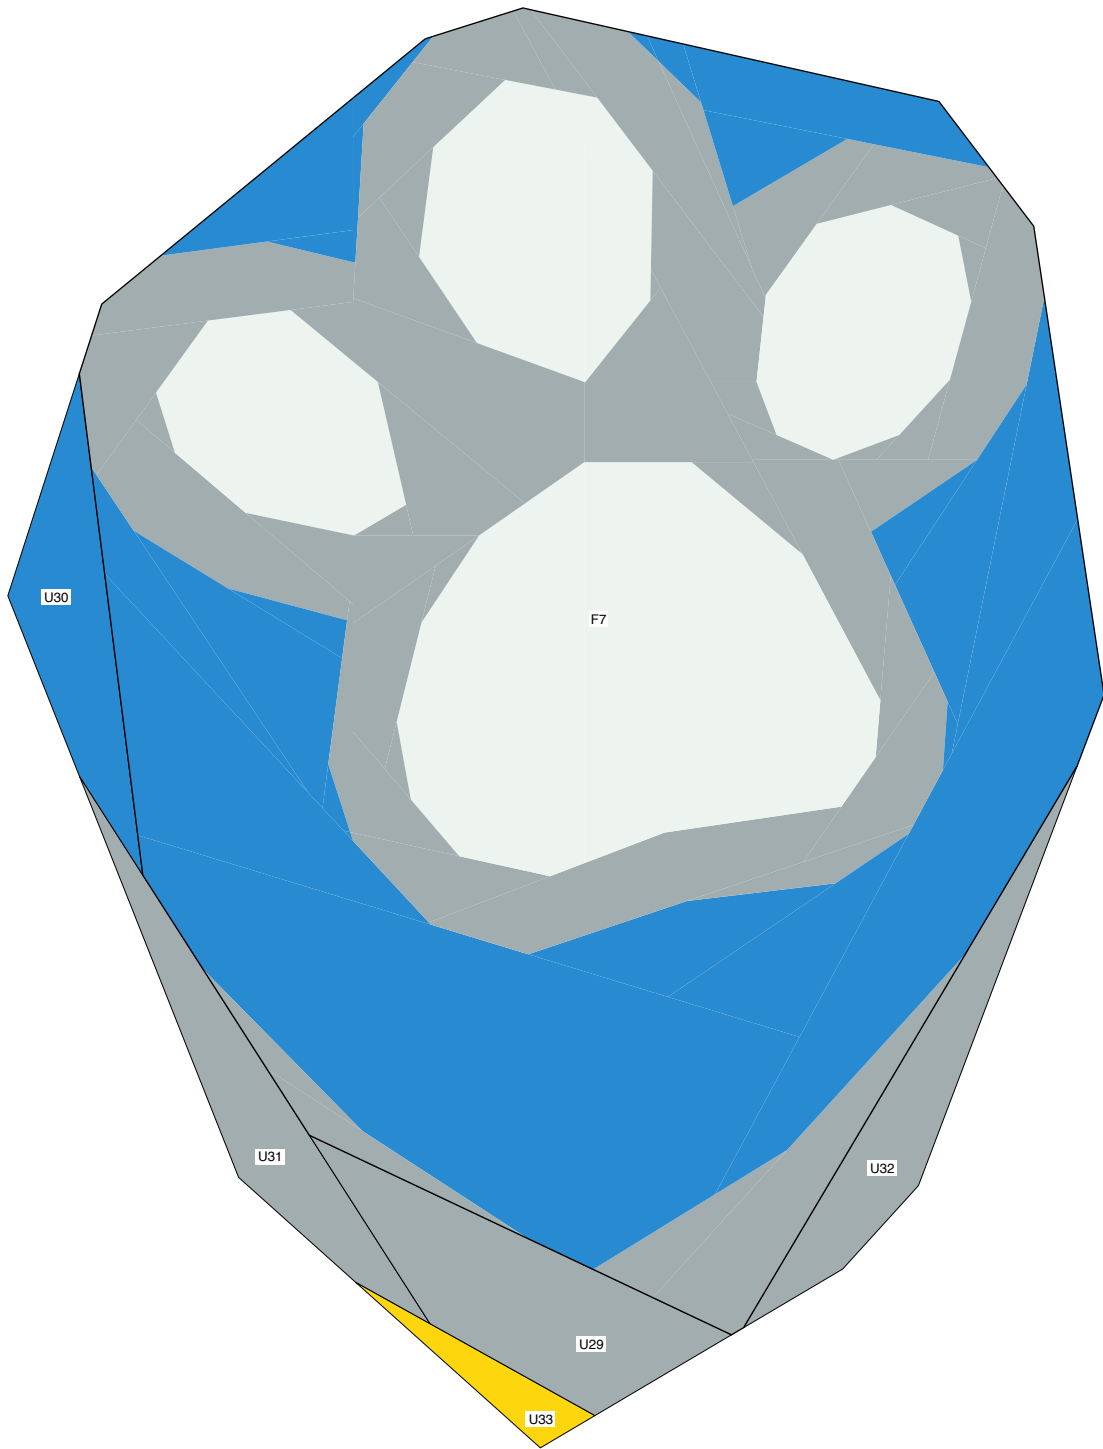

Paw Shield
by Ken Giles
56.0 in by 60.0 in

A

1850.4 sq. in.

B

1510.1 sq. in.

C

1218.5 sq. in.

D

417.6 sq. in.

Figure 1 Fabric View

Figure 1 Paper View

Figure 2 Fabric View

Figure 2 Paper View

Figure 3 Fabric View

Figure 3 Paper View

Figure 4 Fabric View

Figure 4 Paper View

Figure 5 Fabric View

Figure 5 Paper View

Figure 6 Fabric View

Figure 6 Paper View

Figure 7 Fabric View

Figure 7 Paper View

Figure 8 Fabric View

Figure 8 Paper View

Figure 9 Fabric View

Figure 9 Paper View

Figure 10 Fabric View

Figure 10 Paper View

Figure 11 Fabric View

Figure 11 Paper View